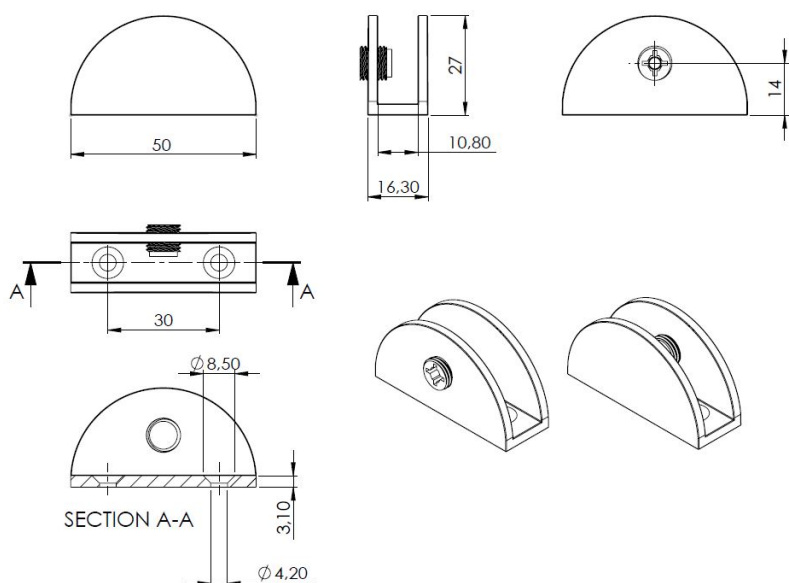

PRODUCT SHEET

Description:

Shelf Support "Half-Moon",Alu Finish,50x27x16mm,4-8mm Glass, W/2 Mounting Holes \varnothing 4mm, Tightning Screw W/Hex Hole 4mm

Item number:

22.02.571-1

Units	Box	Carton	HS Code	Barcode
Pcs.	1	200	8302420090	 5704866080002